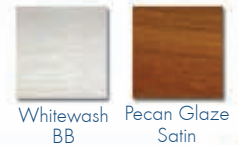

Bali Swivel Tilt Dining

Palm Springs Rattan®

Whitewash BB Pecan Glaze Satin

Available in Pecan Glaze or Whitewash BB finish.

INDOOR DINING