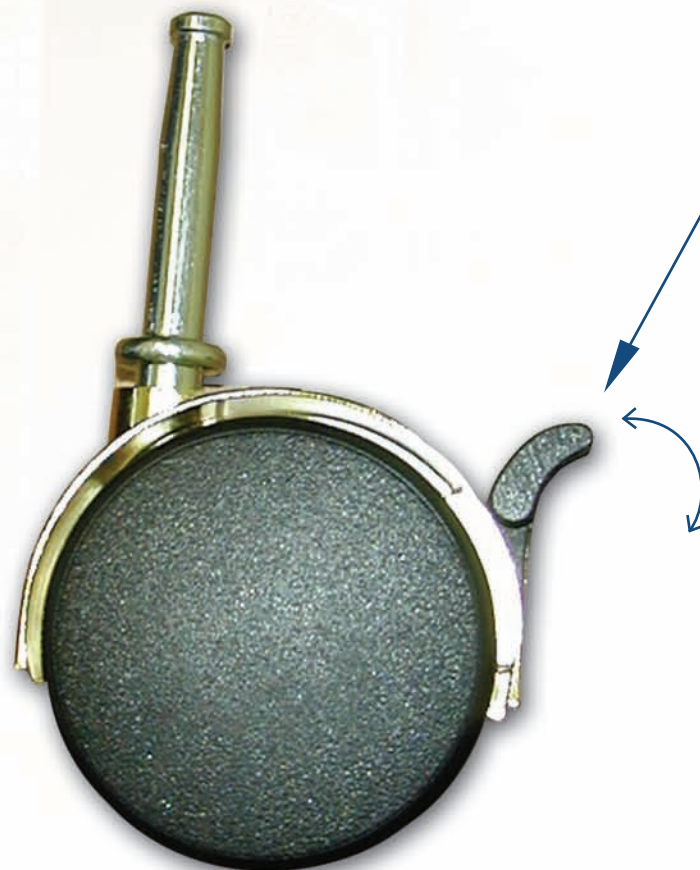

JAMAICA

ISLAMORADA

BALI

SEABREEZE

*Palm Springs Rattan EXCLUSIVE
Caster Design is Proven Best in the Industry!!!*

IMPORTANT FACTS TO KNOW ABOUT OUR EXCLUSIVE DESIGN:

- 5 spring American made rocker mechanism
- Wooden Dowel inserts add strength to the chair base
- Nylon Insert is designed for durability
- Washer prevents wear and tear
- Duel wheel caster adds to a smoother glide
- DON'T FORGET THE LOCKING CASTERS LOCK IN PLACE!

Flips up
and Down
to Lock in
Place!

Locking Casters
Palm Springs Rattan®

Compliments of Your Friends at Palm Springs Rattan & Garden Classics!

INDOOR
DINING